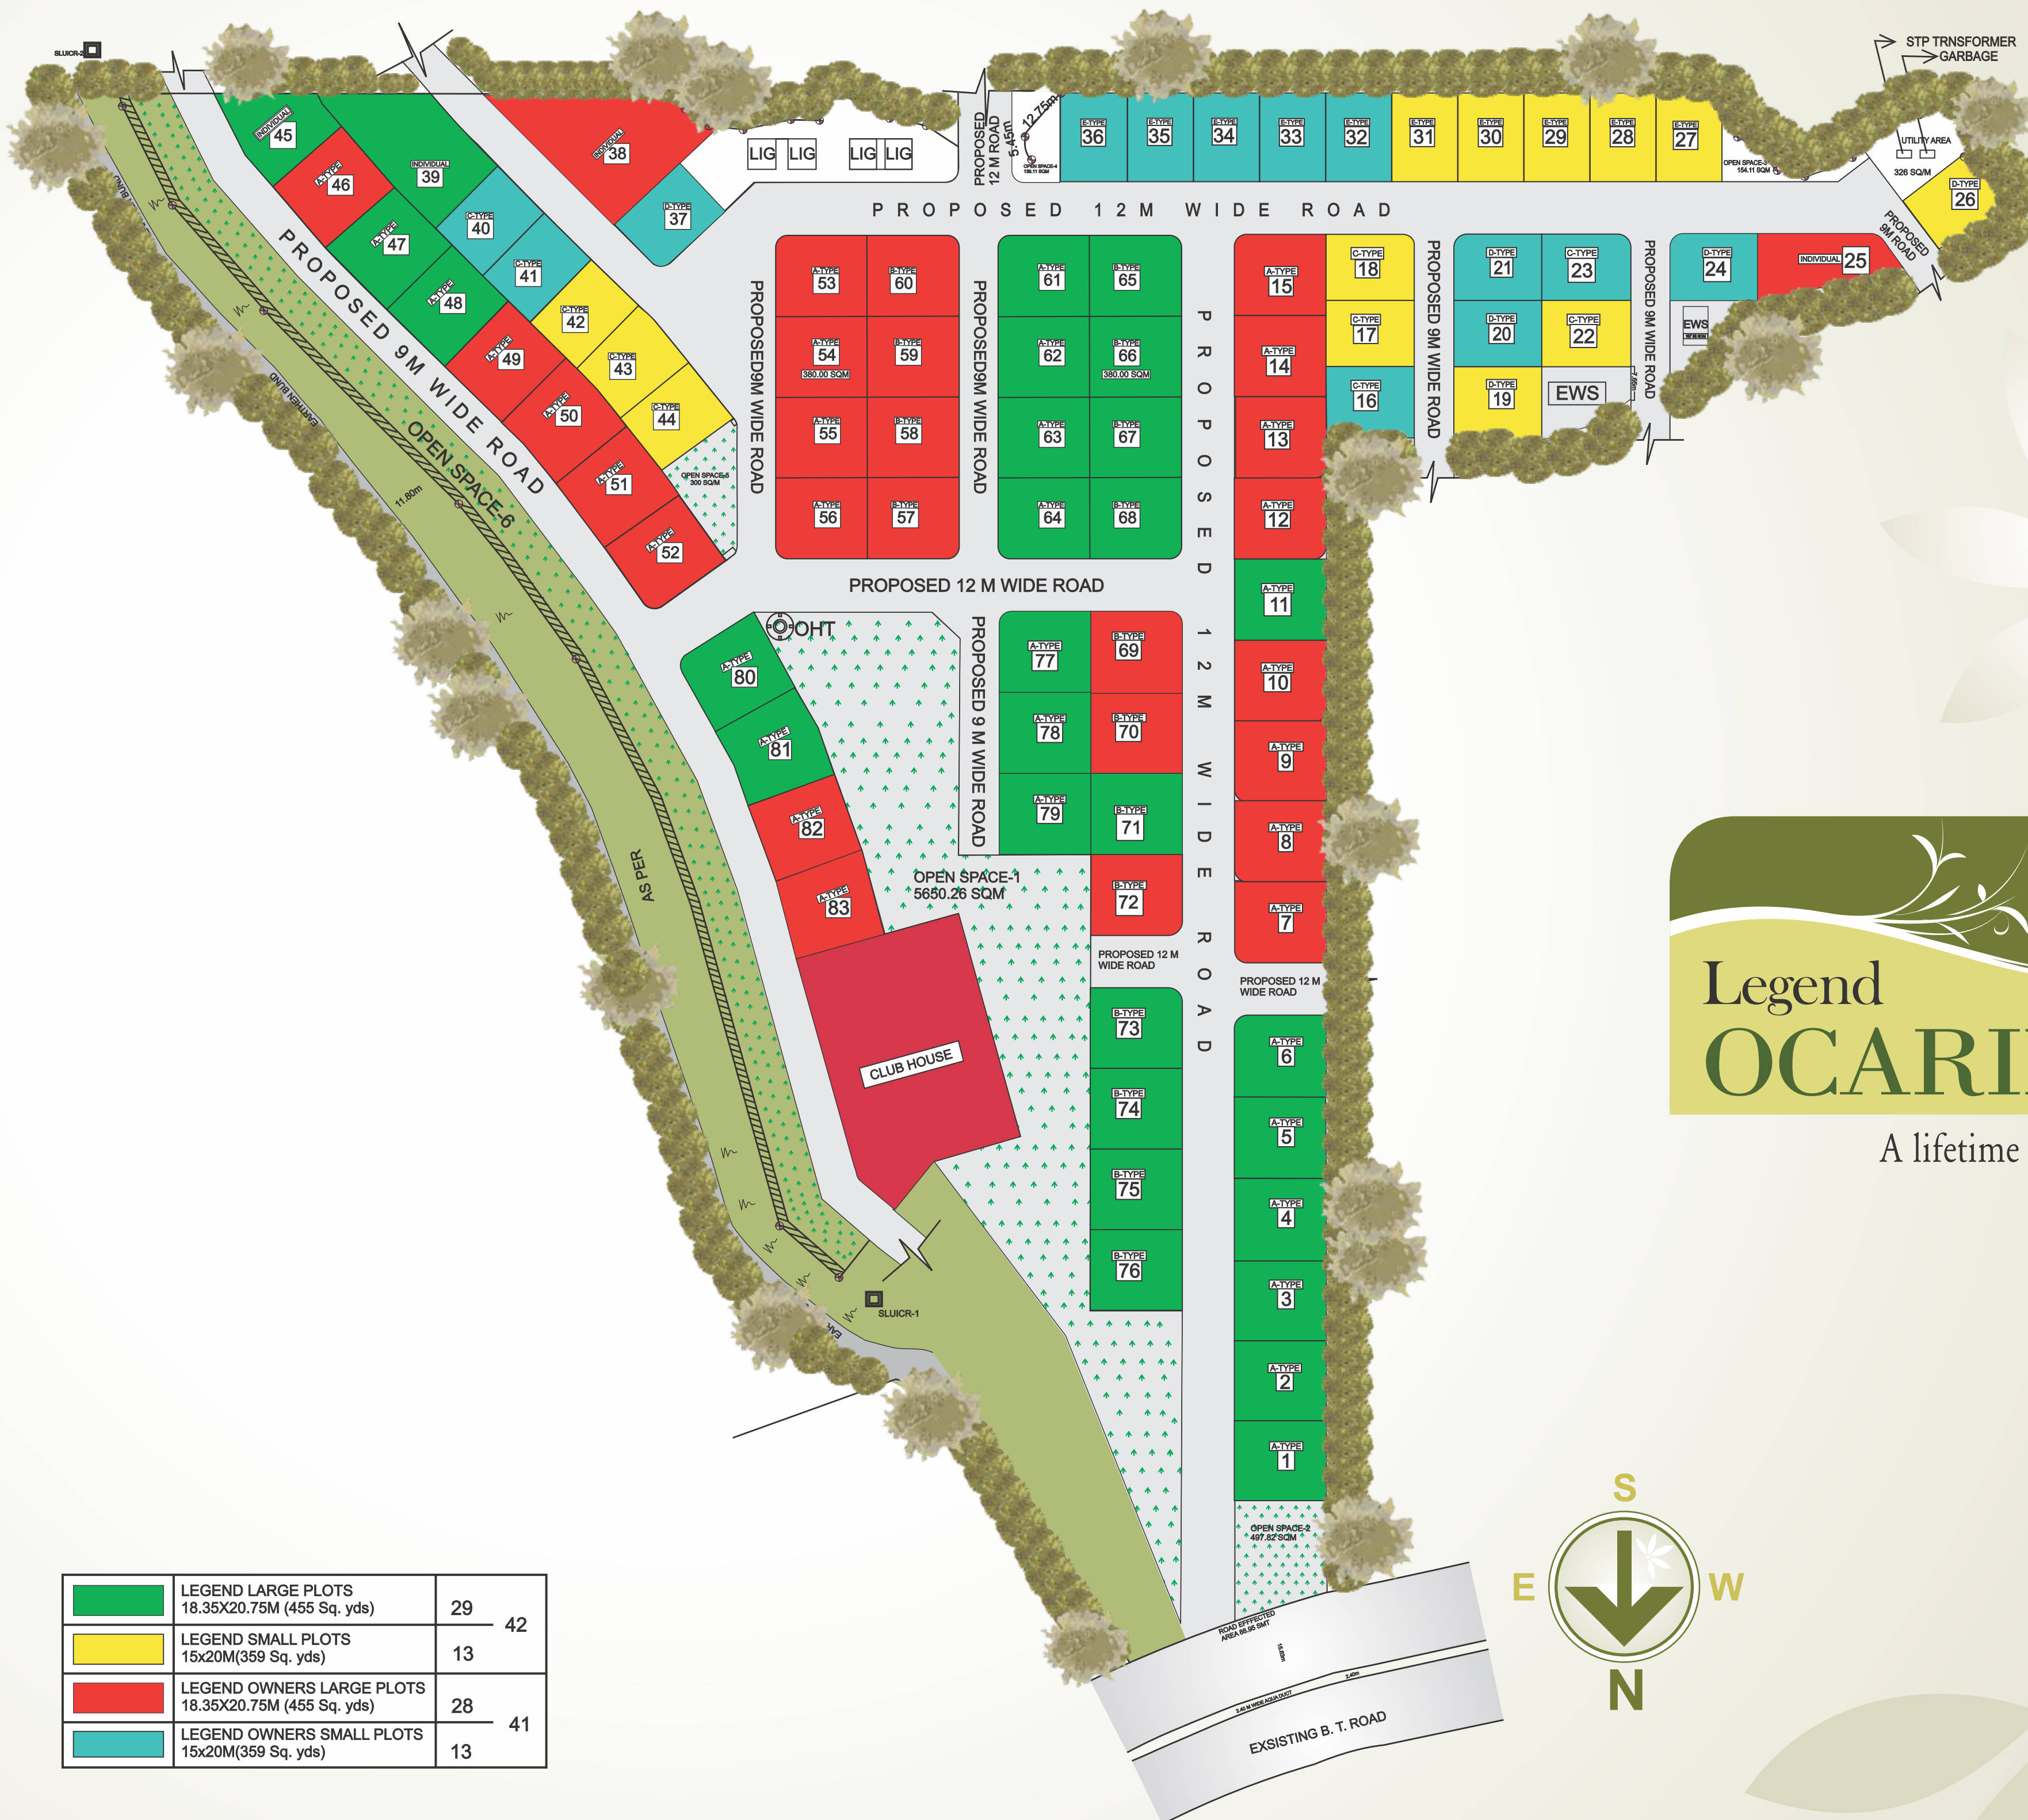

Master Plan

	LEGEND LARGE PLOTS 18.35X20.75M (455 Sq. yds)	29	42
	LEGEND SMALL PLOTS 15X20M(359 Sq. yds)	13	
	LEGEND OWNERS LARGE PLOTS 18.35X20.75M (455 Sq. yds)	28	41
	LEGEND OWNERS SMALL PLOTS 15X20M(359 Sq. yds)	13	

Legend
OCARINA

A lifetime of happiness